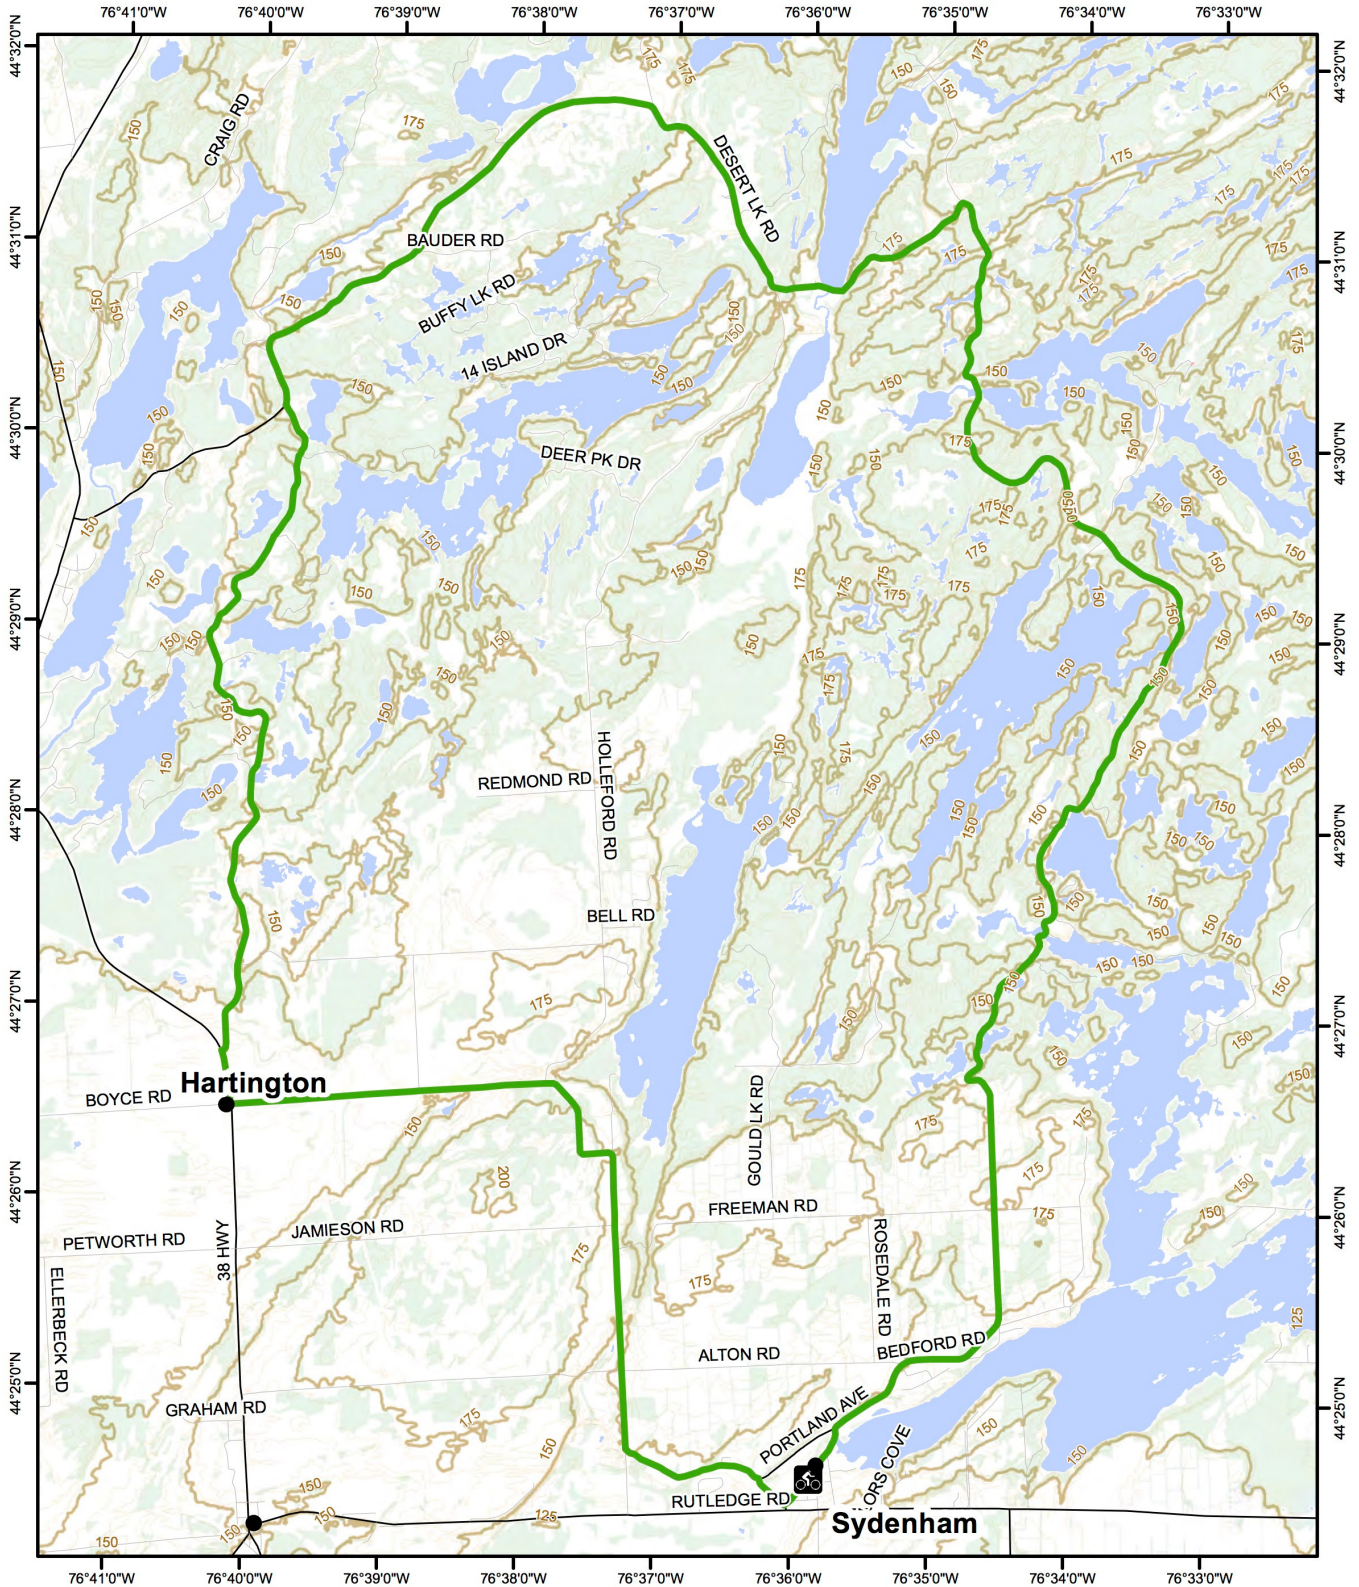

FRONTENAC ARCH BIOSPHERE CYCLING TRAIL GUIDE

Produced by the FRONTENAC ARCH
BIOSPHERE RESERVE Trail System Project
Base Data supplied by Ontario Ministry of
Natural Resources Land Information Ontario 2010.

Desert Lake Loop

Legend

-  Route Start
-  Desert Lake Loop

Contour lines are in meters

Scale 1:65,000

Take nothing but pictures, leave nothing but footprints